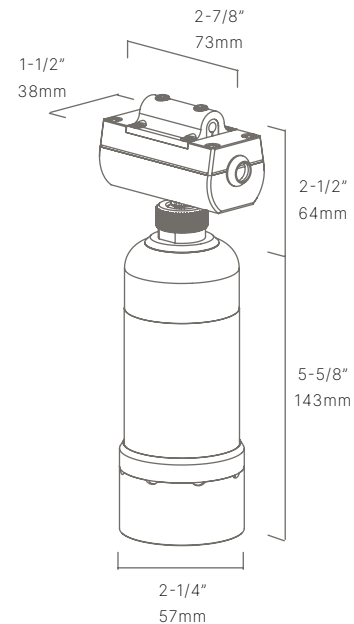

AVAILABLE FINISHES:

FIXTURE DIMENSIONS	L5-5/8" x D2-1/4"
LIGHT SOURCE	MR16 Base
VOLTAGE	12V
DIMMABLE	Yes, Dim to <10% via Transformer
DRIVER	Yes, 12V Integral Constant Current
TRANSFORMER	No, 12V AC/DC Transformer Required
MOUNT	Included 1/2" Thread
FINISH	Included Natural
MATERIAL	Brass & Copper
LOCATION	Exterior Wet
CERTIFICATIONS	UL, IP66, IP67
HOW TO SPECIFY	Call 760.931.2910

*For complete warranty terms, please visit: www.auroralight.com/warranty/